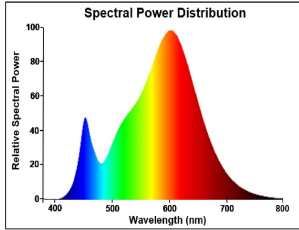

ToLEDo AVANT T8 CCG and AC *ToLEDo AVANT T8 CCG L600 1000LM 830 50K RL* 0030236

TECHNICAL DRAWINGS