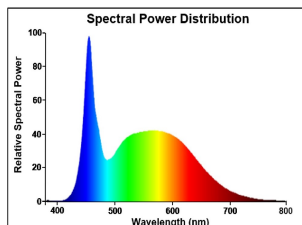

ToLEDo AVANT T8 CCG and AC *ToLEDo AVANT T8 CCG L600 1000LM 865 50K RL* 0030238

TECHNICAL DRAWINGS