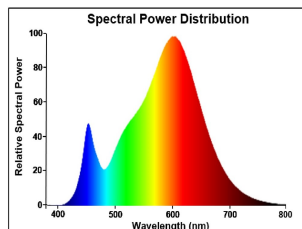

ToLEDo AVANT T8 CCG and AC

ToLEDo AVANT T8 CCG L1200 2000LM 830 50K RL

0030239

TECHNICAL DRAWINGS