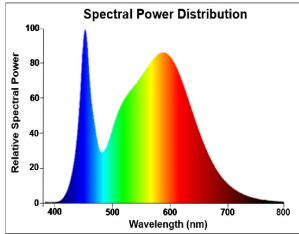

ToLEDo AVANT T8 CCG and AC

ToLEDo AVANT T8 CCG L1200 2000LM 840 50K RL
0030240

TECHNICAL DRAWINGS