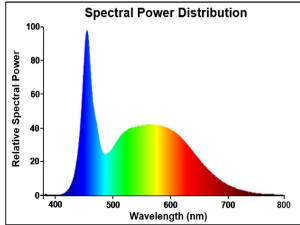

ToLEDo AVANT T8 CCG and AC

ToLEDo AVANT T8 CCG L1200 2000LM 865 50K RL
0030241

TECHNICAL DRAWINGS