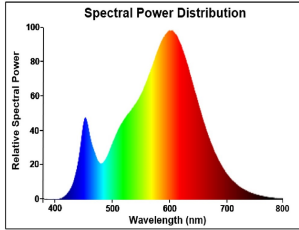

ToLEDo AVANT T8 CCG and AC

ToLEDo AVANT T8 CCG L1500 2700LM 830 50K RL
0030242

TECHNICAL DRAWINGS