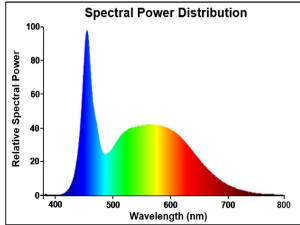

ToLEDo AVANT T8 CCG and AC

ToLEDo AVANT T8 CCG L1500 2700LM 865 50K RL
0030244

TECHNICAL DRAWINGS