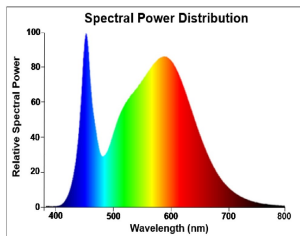

ToLEDo AVANT T8 CCG and AC

ToLEDo AVANT T8 CCG 1800 3150LM 840 50K RL
0030261

TECHNICAL DRAWINGS