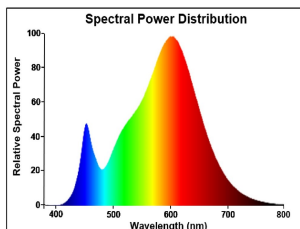

ToLEDo AVANT T8 CCG and AC

ToLEDo AVANT T8 CCG 1800 3150LM 830 50K RL
0030295

TECHNICAL DRAWINGS