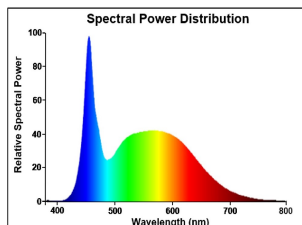

ToLEDo AVANT T8 CCG and AC

ToLEDo AVANT T8 CCG 1800 3150LM 865 50K RL
0030296

TECHNICAL DRAWINGS