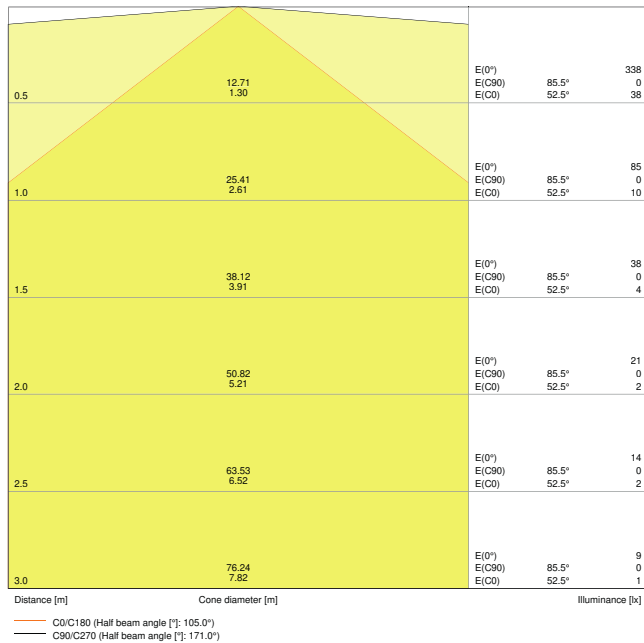

Product features

- Certified according to European norms (EN 60598-1:2015; EN 60598-2-22:2014)
- Luminaire suited for normal lighting and emergency lighting
- Self-contained luminaires
- Emergency lighting function: battery discharge time of 3 h
- Function test of emergency lighting: automatic (AT)
- Battery technology: LiFePO4
- Very high luminous efficacy: up to 125 lm/W
- Robust metal housing and PC diffusor
- Wiring at back side of luminaire
- Through wiring possible

Photometrical data

| | |
|--|---------------------------|
| Luminous flux | 6600 lm |
| Luminous efficacy | 110 lm/W |
| Color temperature | 3000 K |
| Light color (designation) | Warm White |
| Color rendering index Ra | \geq 80 |
| Standard deviation of color matching | \leq 5 sdc _m |
| Photobiological safety group acc. to EN62778 | RG0 |
| Beam angle | 120 ° |

LDC typ cone

LDC typ polar

Dimensions & Weight

| | |
|----------------|------------|
| Length | 1458.00 mm |
| Width | 62.00 mm |
| Height | 74.00 mm |
| Product weight | 2100.00 g |

Materials & Colors

| | |
|---------------|-------|
| Product color | White |
| Housing color | White |
| Body material | Steel |