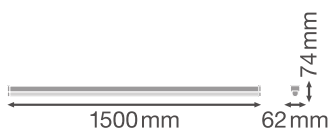

Photometrical data

| | |
|--|---------------------------|
| Luminous flux | 6600 lm |
| Luminous efficacy | 110 lm/W |
| Color temperature | 3000 K |
| Light color (designation) | Warm White |
| Color rendering index Ra | \geq 80 |
| Standard deviation of color matching | \leq 5 sdc _m |
| Photobiological safety group acc. to EN62778 | RG0 |
| Beam angle | 120 ° |

LDC typ cone

LDC typ polar

Dimensions & Weight

| | |
|----------------|------------|
| Length | 1458.00 mm |
| Width | 62.00 mm |
| Height | 74.00 mm |
| Product weight | 2100.00 g |

Materials & Colors

| | |
|---------------|-------|
| Product color | White |
| Housing color | White |
| Body material | Steel |