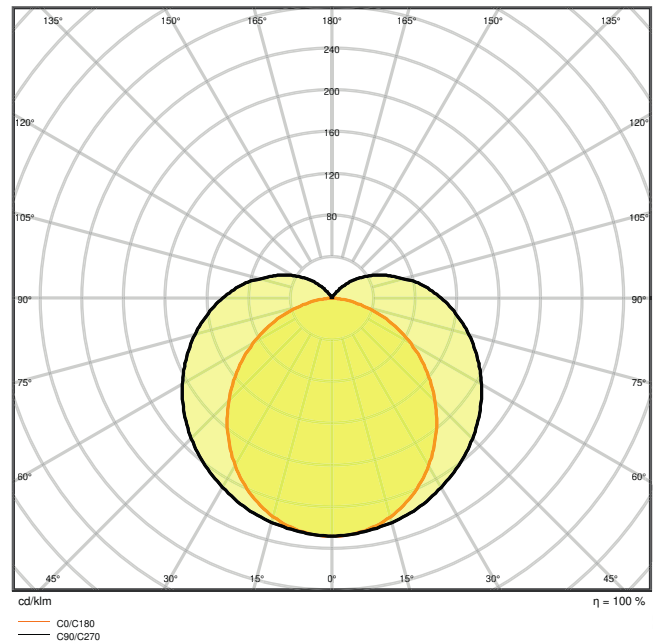

TECHNICAL DATA**Electrical data**

| | |
|--|-----------------------|
| Nominal wattage | 60.00 W |
| Nominal voltage | 220...240 V |
| Mains frequency | 50...60 Hz |
| Nominal current | 300 mA |
| Inrush current | 50 A |
| Inrush current time T_{h50} | 100 μ s |
| Max. no. of lum. on circuit break. B16 A | 17 |
| Max. no. of lum. on circuit break. C10 A | 13 |
| Max. no. of lum. on circuit break. C16 A | 22 |
| Power factor λ | > 0.90 |
| Total harmonic distortion | \leq 20 % |
| Protection class | I |
| Operating mode | Integrated LED driver |

Photometrical data

| | |
|--|---------------------------|
| Luminous flux | 6600 lm |
| Luminous efficacy | 110 lm/W |
| Color temperature | 3000 K |
| Light color (designation) | Warm White |
| Color rendering index Ra | \geq 80 |
| Standard deviation of color matching | \leq 5 sdc _m |
| Photobiological safety group acc. to EN62778 | RG0 |
| Beam angle | 120 ° |

LDC typ cone

LDC typ polar

Dimensions & Weight

| | |
|----------------|------------|
| Length | 1458.00 mm |
| Width | 62.00 mm |
| Height | 74.00 mm |
| Product weight | 2100.00 g |

Materials & Colors

| | |
|---------------|-------|
| Product color | White |
| Housing color | White |
| Body material | Steel |