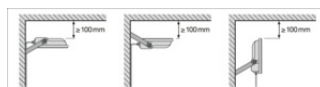

Product code	Packaging unit (Pieces/Unit)	Dimensions (length x width x height)	Gross weight	Volume
4099854305740	Folding box 1	62 mm x 143 mm x 138 mm	471.00 g	1.22 dm³
4099854305757	Shipping box 12	390 mm x 300 mm x 163 mm	6144.00 g	19.07 dm³

The mentioned product code describes the smallest quantity unit which can be ordered. One shipping unit can contain one or more single products. When placing an order, for the quantity please enter single or multiples of a shipping unit.

ADDITIONAL CATALOG INFORMATION

230 Vac					
A	B	C	Light	C10A	C10A
8W	68	48	5.5	2x MA	78 98 125
17W	78	58	6.5	2x MS	81 102 131
41W	108	78	8.5	2x MS	40 50 64

References / Links

– For Guarantee see www.ledvance.com/guarantee

DISCLAIMER

Subject to change without notice. Errors and omission excepted. Always make sure to use the most recent release.