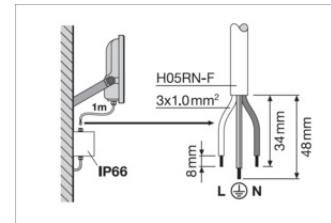

Product code	Packaging unit (Pieces/Unit)	Dimensions (length x width x height)	Gross weight	Volume
4099854305740	Folding box 1	62 mm x 143 mm x 138 mm	471.00 g	1.22 dm³
4099854305757	Shipping box 12	390 mm x 300 mm x 163 mm	6144.00 g	19.07 dm³

The mentioned product code describes the smallest quantity unit which can be ordered. One shipping unit can contain one or more single products. When placing an order, for the quantity please enter single or multiples of a shipping unit.

ADDITIONAL CATALOG INFORMATION

230 Vac					
A	B	C	Light	C10A	C10A
8W	68	48	5.5	2x MA	78 98 125
17W	78	58	6.5	2x MS	81 102 131
41W	108	78	8.5	2x MS	40 50 64

References / Links

– For Guarantee see www.ledvance.com/guarantee

DISCLAIMER

Subject to change without notice. Errors and omission excepted. Always make sure to use the most recent release.