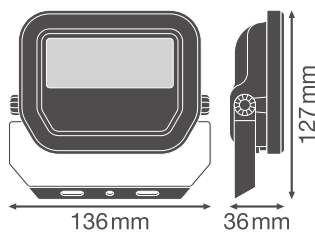

Product features

- High luminous efficacy: up to 145 lm/W
- Type of protection: IP66
- Pre-installed, flexible 1 m cable (H05RN-F), wrapped 3 x 1.0 mm² single wires
- Reflector-based, symmetric light distribution with 100° x 100° beam angle
- Mounting bracket with 30° angle and wide rotation area

Photometrical data

Luminous flux	1200 lm / 850 lm
Luminous efficacy	145 lm/W
Color temperature	6500 K
Light color (designation)	Cool Daylight
Color rendering index Ra	80
Standard deviation of color matching	5 sdc _m
Stroboscope effect metric (SVM)	≤0.9
Photobiological safety group acc. to EN62778	RG1
Photobiological safety group acc. to EN62471	RG1
Beam angle	100 ° x 100 °

FL 10 P 8W 1K2LM 865 PS SY100 BK

FL 10 P 8W 1K2LM 865 PS SY100 BK

Dimensions & Weight

Length	136.00 mm
Width	36.00 mm
Height	127.00 mm
Product weight	420.00 g
Cable length	1000 mm

FL 10 P SY100

Materials & Colors