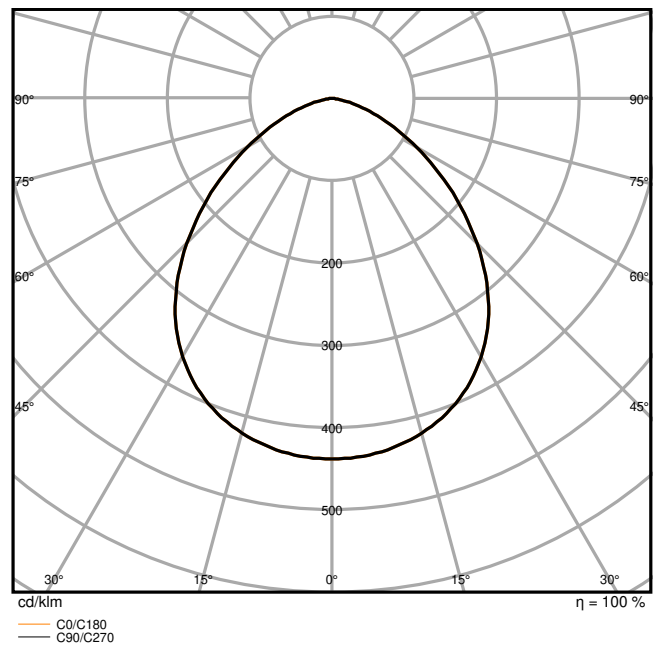

Product features

- High luminous efficacy: up to 145 lm/W
- Type of protection: IP66
- Pre-installed, flexible 1 m cable (H05RN-F), wrapped 3 x 1.0 mm² single wires
- Reflector-based, symmetric light distribution with 100° x 100° beam angle
- Mounting bracket with 30° angle and wide rotation area

Photometrical data

Luminous flux	1200 lm / 850 lm
Luminous efficacy	145 lm/W
Color temperature	6500 K
Light color (designation)	Cool Daylight
Color rendering index Ra	80
Standard deviation of color matching	5 sdc _m
Stroboscope effect metric (SVM)	≤0.9
Photobiological safety group acc. to EN62778	RG1
Photobiological safety group acc. to EN62471	RG1
Beam angle	100 ° x 100 °

FL 10 P 8W 1K2LM 865 PS SY100 BK

FL 10 P 8W 1K2LM 865 PS SY100 BK

Dimensions & Weight

Length	136.00 mm
Width	36.00 mm
Height	127.00 mm
Product weight	420.00 g
Cable length	1000 mm

FL 10 P SY100

Materials & Colors