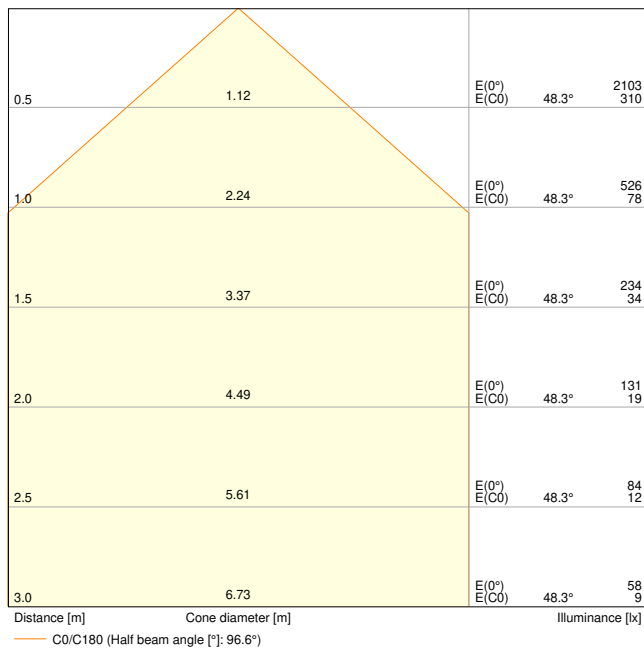

PRODUCT DATASHEET

FL 10 P 8W 1K2LM 865 PS SY100 BK

FLOODLIGHT 10 | Versatile floodlight with up to 1200 lm light output

PERFOR-
MANCE
CLASS

Areas of application

- Replacement for floodlights with halogen lamps
- Outdoor use (IP66)
- D-sign according to EN 60598-2-24 for fire-risk commercial unit, e.g. by accumulation of dust
- Public areas
- Building facades
- Construction areas
- Parking
- Gardens and balconies

Product features

- High luminous efficacy: up to 145 lm/W
- Type of protection: IP66
- Pre-installed, flexible 1 m cable (H05RN-F), wrapped 3 x 1.0 mm² single wires
- Reflector-based, symmetric light distribution with 100° x 100° beam angle
- Mounting bracket with 30° angle and wide rotation area

Photometrical data

Luminous flux	1200 lm / 850 lm
Luminous efficacy	145 lm/W
Color temperature	6500 K
Light color (designation)	Cool Daylight
Color rendering index Ra	80
Standard deviation of color matching	5 sdc _m
Stroboscope effect metric (SVM)	≤0.9
Photobiological safety group acc. to EN62778	RG1
Photobiological safety group acc. to EN62471	RG1
Beam angle	100 ° x 100 °

FL 10 P 8W 1K2LM 865 PS SY100 BK

FL 10 P 8W 1K2LM 865 PS SY100 BK

Dimensions & Weight

Length	136.00 mm
Width	36.00 mm
Height	127.00 mm
Product weight	420.00 g
Cable length	1000 mm

FL 10 P SY100

Materials & Colors