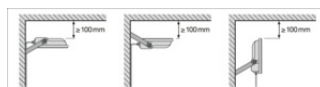

Product code	Packaging unit (Pieces/Unit)	Dimensions (length x width x height)	Gross weight	Volume
4099854305962	Folding box 1	69 mm x 206 mm x 180 mm	911.00 g	2.56 dm³
4099854305979	Shipping box 8	426 mm x 292 mm x 205 mm	7841.00 g	25.50 dm³

The mentioned product code describes the smallest quantity unit which can be ordered. One shipping unit can contain one or more single products. When placing an order, for the quantity please enter single or multiples of a shipping unit.

ADDITIONAL CATALOG INFORMATION

230 Vac					
A	B	C	Φ	Lighting area [m²]	Beam spread
8W	68	48	5.5	2x MA	0.012 m²
17W	78	58	6.5	2x MS	0.015 m²
41W	108	78	8.5	2x MS	0.025 m²

References / Links

– For Guarantee see www.ledvance.com/guarantee

DISCLAIMER

Subject to change without notice. Errors and omission excepted. Always make sure to use the most recent release.