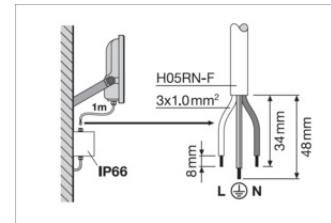

Product code	Packaging unit (Pieces/Unit)	Dimensions (length x width x height)	Gross weight	Volume
4099854305962	Folding box 1	69 mm x 206 mm x 180 mm	911.00 g	2.56 dm³
4099854305979	Shipping box 8	426 mm x 292 mm x 205 mm	7841.00 g	25.50 dm³

The mentioned product code describes the smallest quantity unit which can be ordered. One shipping unit can contain one or more single products. When placing an order, for the quantity please enter single or multiples of a shipping unit.

ADDITIONAL CATALOG INFORMATION

230 Vac					
A	B	C	Φ	Lighting area [m²]	Beam spread
8W	68	48	5.5	2x MA	0.012 m²
17W	78	58	6.5	2x MS	0.015 m²
41W	108	78	8.5	2x MS	0.025 m²

References / Links

– For Guarantee see www.ledvance.com/guarantee

DISCLAIMER

Subject to change without notice. Errors and omission excepted. Always make sure to use the most recent release.