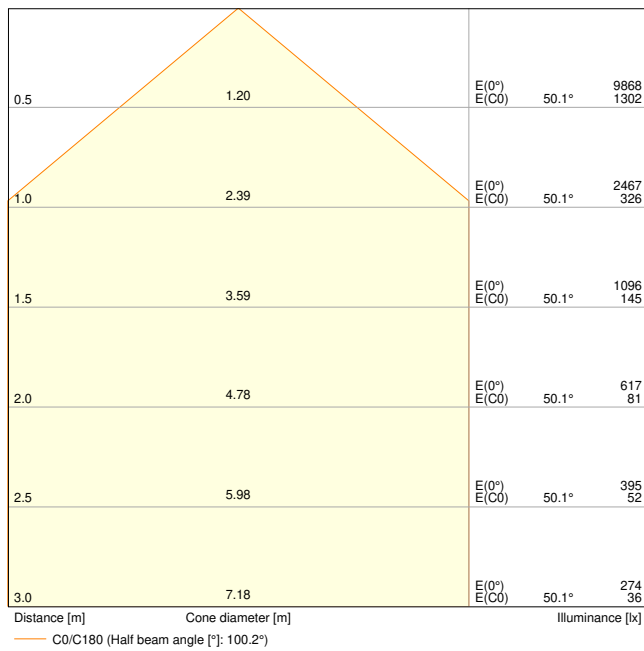

Product features

- High luminous efficacy: up to 145 lm/W
- Type of protection: IP66
- Pre-installed, flexible 1 m cable (H05RN-F), wrapped 3 x 1.0 mm² single wires
- Reflector-based, symmetric light distribution with 100° x 100° beam angle
- Mounting bracket with 30° angle and wide rotation area

Photometrical data

Luminous flux	6000 lm / 4000 lm
Luminous efficacy	145 lm/W
Color temperature	4000 K
Light color (designation)	Cool White
Color rendering index Ra	80
Standard deviation of color matching	5 sdc _m
Stroboscope effect metric (SVM)	≤0.9
Photobiological safety group acc. to EN62778	RG1
Photobiological safety group acc. to EN62471	RG1
Beam angle	100 ° x 100 °

FL 50 P 41W 6KLM 840 PS SY100 BK

FL 50 P 41W 6KLM 840 PS SY100 BK

Dimensions & Weight

Length	201.00 mm
Width	43.00 mm
Height	179.00 mm
Product weight	830.00 g
Cable length	1000 mm

FL 50 P SY100

Materials & Colors