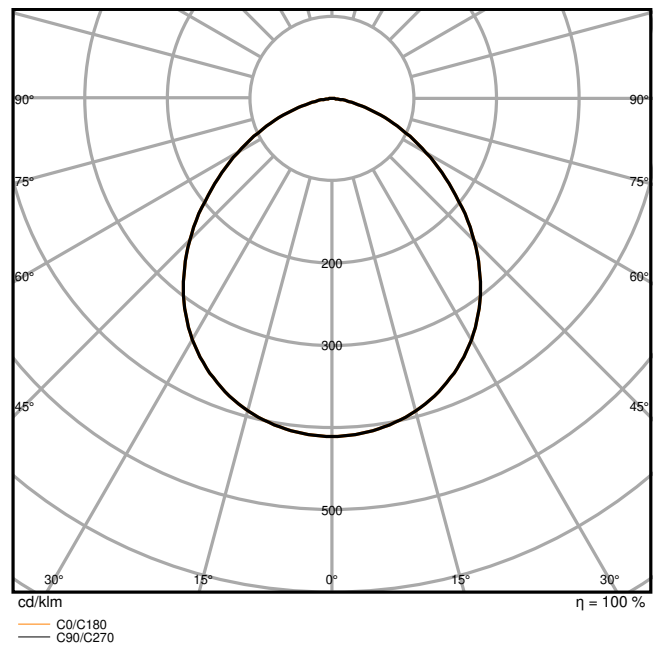

Product features

- High luminous efficacy: up to 145 lm/W
- Type of protection: IP66
- Pre-installed, flexible 1 m cable (H05RN-F), wrapped 3 x 1.0 mm² single wires
- Reflector-based, symmetric light distribution with 100° x 100° beam angle
- Mounting bracket with 30° angle and wide rotation area

Photometrical data

Luminous flux	6000 lm / 4000 lm
Luminous efficacy	145 lm/W
Color temperature	4000 K
Light color (designation)	Cool White
Color rendering index Ra	80
Standard deviation of color matching	5 sdc _m
Stroboscope effect metric (SVM)	≤0.9
Photobiological safety group acc. to EN62778	RG1
Photobiological safety group acc. to EN62471	RG1
Beam angle	100 ° x 100 °

FL 50 P 41W 6KLM 840 PS SY100 BK

FL 50 P 41W 6KLM 840 PS SY100 BK

Dimensions & Weight

Length	201.00 mm
Width	43.00 mm
Height	179.00 mm
Product weight	830.00 g
Cable length	1000 mm

FL 50 P SY100

Materials & Colors