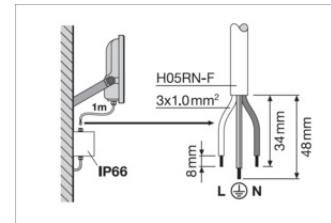

Product code	Packaging unit (Pieces/Unit)	Dimensions (length x width x height)	Gross weight	Volume
4099854306006	Folding box 1	69 mm x 206 mm x 180 mm	911.00 g	2.56 dm³
4099854306013	Shipping box 8	426 mm x 292 mm x 205 mm	7841.00 g	25.50 dm³

The mentioned product code describes the smallest quantity unit which can be ordered. One shipping unit can contain one or more single products. When placing an order, for the quantity please enter single or multiples of a shipping unit.

ADDITIONAL CATALOG INFORMATION

230 Vac					
A	B	C	Lighting	C10A	C10A
8W	68	48	5.5	2x MA	78 98 125
17W	78	58	6.5	2x MS	81 102 131
41W	108	78	8.5	2x MS	40 50 64

FL 50 P 8W 6KLM 865 PS SY100 BK	8 W / 780 lm	8 W / 1100 lm
FL 50 P 17W 6KLM 865 PS SY100 BK	8 W / 800 lm	8 W / 1000 lm
FL 50 P 17W 6KLM 865 PS SY100 BK	8 W / 800 lm	8 W / 1000 lm
FL 50 P 17W 6KLM 865 PS SY100 BK	11 W / 1400 lm	17 W / 2000 lm
FL 50 P 17W 6KLM 865 PS SY100 BK	11 W / 1400 lm	17 W / 2000 lm
FL 50 P 17W 6KLM 865 PS SY100 BK	11 W / 1400 lm	17 W / 2000 lm
FL 50 P 41W 6KLM 865 PS SY100 BK	27 W / 3600 lm	41 W / 5500 lm
FL 50 P 41W 6KLM 865 PS SY100 BK	27 W / 3600 lm	41 W / 5500 lm
FL 50 P 41W 6KLM 865 PS SY100 BK	27 W / 3600 lm	41 W / 5500 lm

References / Links

– For Guarantee see www.ledvance.com/guarantee

DISCLAIMER

Subject to change without notice. Errors and omission excepted. Always make sure to use the most recent release.