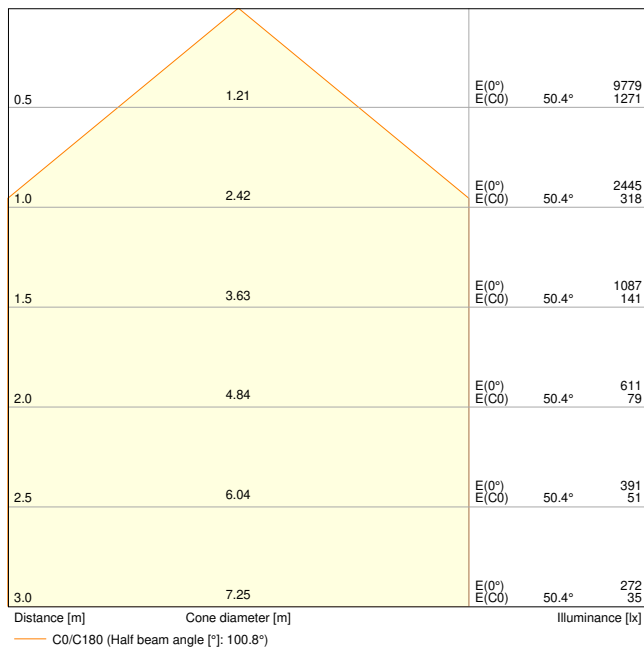

Product features

- High luminous efficacy: up to 145 lm/W
- Type of protection: IP66
- Pre-installed, flexible 1 m cable (H05RN-F), wrapped 3 x 1.0 mm² single wires
- Reflector-based, symmetric light distribution with 100° x 100° beam angle
- Mounting bracket with 30° angle and wide rotation area

Photometrical data

Luminous flux	6000 lm / 4000 lm
Luminous efficacy	145 lm/W
Color temperature	6500 K
Light color (designation)	Cool Daylight
Color rendering index Ra	80
Standard deviation of color matching	5 sdc _m
Stroboscope effect metric (SVM)	≤0.9
Photobiological safety group acc. to EN62778	RG1
Photobiological safety group acc. to EN62471	RG1
Beam angle	100 ° x 100 °

FL 50 P 41W 6KLM 865 PS SY100 BK

FL 50 P 41W 6KLM 865 PS SY100 BK

Dimensions & Weight

Length	201.00 mm
Width	43.00 mm
Height	179.00 mm
Product weight	830.00 g
Cable length	1000 mm

FL 50 P SY100

Materials & Colors