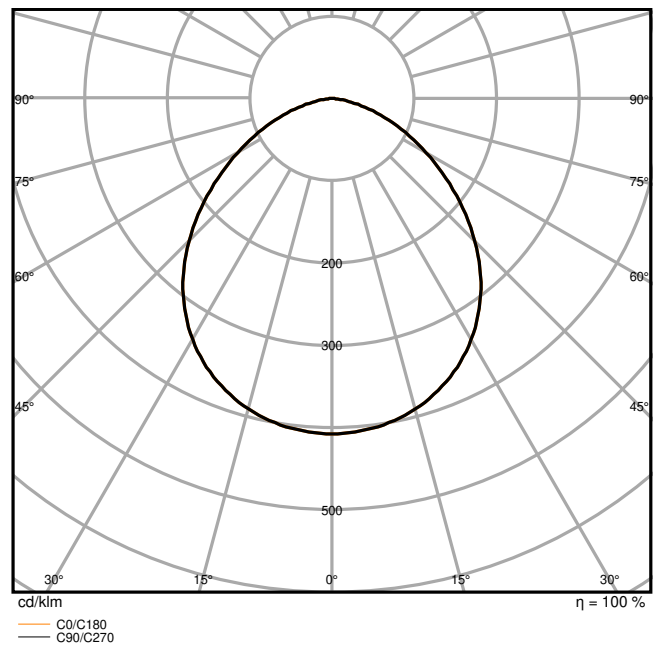

FL 50 P 41W 6KLM 865 PS SY100 BK