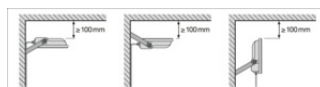

Product code	Packaging unit (Pieces/Unit)	Dimensions (length x width x height)	Gross weight	Volume
4099854306006	Folding box 1	69 mm x 206 mm x 180 mm	911.00 g	2.56 dm³
4099854306013	Shipping box 8	426 mm x 292 mm x 205 mm	7841.00 g	25.50 dm³

The mentioned product code describes the smallest quantity unit which can be ordered. One shipping unit can contain one or more single products. When placing an order, for the quantity please enter single or multiples of a shipping unit.

ADDITIONAL CATALOG INFORMATION

230 Vac					
A	B	C	Lighting	C10A	C10A
8W	68	48	5.5	2x MA	78 98 125
17W	78	58	6.5	2x MS	81 102 131
41W	108	78	8.5	2x MS	40 50 64

FL 50 P 8W 6KLM 865 PS SY100 BK	8 W / 780 lm	8 W / 1100 lm
FL 50 P 17W 6KLM 865 PS SY100 BK	8 W / 800 lm	8 W / 1000 lm
FL 50 P 17W 6KLM 865 PS SY100 BK	8 W / 800 lm	8 W / 1000 lm
FL 50 P 17W 6KLM 865 PS SY100 BK	11 W / 1400 lm	17 W / 2000 lm
FL 50 P 17W 6KLM 865 PS SY100 BK	11 W / 1400 lm	17 W / 2000 lm
FL 50 P 17W 6KLM 865 PS SY100 BK	11 W / 1400 lm	17 W / 2000 lm
FL 50 P 41W 6KLM 865 PS SY100 BK	27 W / 3600 lm	41 W / 5500 lm
FL 50 P 41W 6KLM 865 PS SY100 BK	27 W / 3600 lm	41 W / 5500 lm
FL 50 P 41W 6KLM 865 PS SY100 BK	27 W / 3600 lm	41 W / 5500 lm

References / Links

– For Guarantee see www.ledvance.com/guarantee

DISCLAIMER

Subject to change without notice. Errors and omission excepted. Always make sure to use the most recent release.