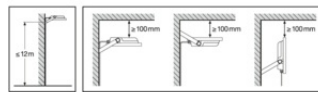

Product code	Packaging unit (Pieces/Unit)	Dimensions (length x width x height)	Gross weight	Volume
4099854306082	Folding box 1	78 mm x 255 mm x 237 mm	1868.00 g	4.71 dm³
4099854306099	Shipping box 4	332 mm x 271 mm x 264 mm	7976.00 g	23.75 dm³

The mentioned product code describes the smallest quantity unit which can be ordered. One shipping unit can contain one or more single products. When placing an order, for the quantity please enter single or multiples of a shipping unit.

ADDITIONAL CATALOG INFORMATION

230 Vac								
A	B	C	IP	Area [m²]	Area [m²]			
69W	150	108	8.5	2x MB	0.045m²	25	40	41
100W	150	108	10.5	2x MB	0.070m²	6	5	9
133W	170	118	10.5	2x MB	0.085m²	4	4	7
167W	170	118	12.5	2x M10	0.105m²	4	4	7

References / Links

- For Guarantee see www.ledvance.com/guarantee

DISCLAIMER

Subject to change without notice. Errors and omission excepted. Always make sure to use the most recent release.