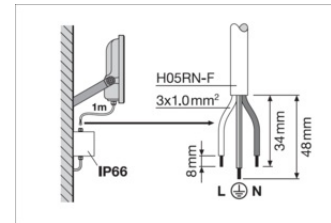

Product code	Packaging unit (Pieces/Unit)	Dimensions (length x width x height)	Gross weight	Volume
4099854306082	Folding box 1	78 mm x 255 mm x 237 mm	1868.00 g	4.71 dm³
4099854306099	Shipping box 4	332 mm x 271 mm x 264 mm	7976.00 g	23.75 dm³

The mentioned product code describes the smallest quantity unit which can be ordered. One shipping unit can contain one or more single products. When placing an order, for the quantity please enter single or multiples of a shipping unit.

ADDITIONAL CATALOG INFORMATION

230 Vac								
A	B	C	IP	Area [m²]	Area [m²]			
69W	150	108	8.5	2x MB	0.045m²	25	40	41
100W	150	108	10.5	2x MB	0.070m²	6	5	9
133W	170	118	10.5	2x MB	0.085m²	4	4	7
167W	170	118	12.5	2x M10	0.105m²	4	4	7

References / Links

- For Guarantee see www.ledvance.com/guarantee

DISCLAIMER

Subject to change without notice. Errors and omission excepted. Always make sure to use the most recent release.