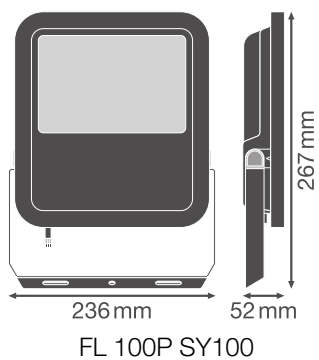

Product features

- High luminous efficacy: up to 150 lm/W
- Type of protection: IP66
- Pre-installed, flexible 1 m cable (H05RN-F), wrapped 3 x 1.0 mm² single wires
- Reflector-based, symmetric light distribution with 100° x 100° beam angle
- Mounting bracket with 30° angle and wide rotation area

Photometrical data

Luminous flux	9150 lm / 7320 lm
Luminous efficacy	133 lm/W
Color temperature	3000 K
Light color (designation)	Warm White
Color rendering index Ra	80
Standard deviation of color matching	5 sdc _m
Stroboscope effect metric (SVM)	≤0.9
Photobiological safety group acc. to EN62778	RG1
Photobiological safety group acc. to EN62471	RG1
Beam angle	100 ° x 100 °

FL 100 P 69W 10KLM 830 PS SY100 BK

FL 100 P 69W 10KLM 830 PS SY100 BK

Dimensions & Weight

Length	236.00 mm
Width	52.00 mm
Height	236.00 mm
Product weight	1712.00 g
Cable length	1000 mm

Materials & Colors

Product color	Black
Housing color	Black

LOGISTICAL DATA

Product code	Packaging unit (Pieces/Unit)	Dimensions (length x width x height)	Gross weight	Volume
4099854306082	Folding box 1	78 mm x 255 mm x 237 mm	1868.00 g	4.71 dm ³
4099854306099	Shipping box 4	332 mm x 271 mm x 264 mm	7976.00 g	23.75 dm ³