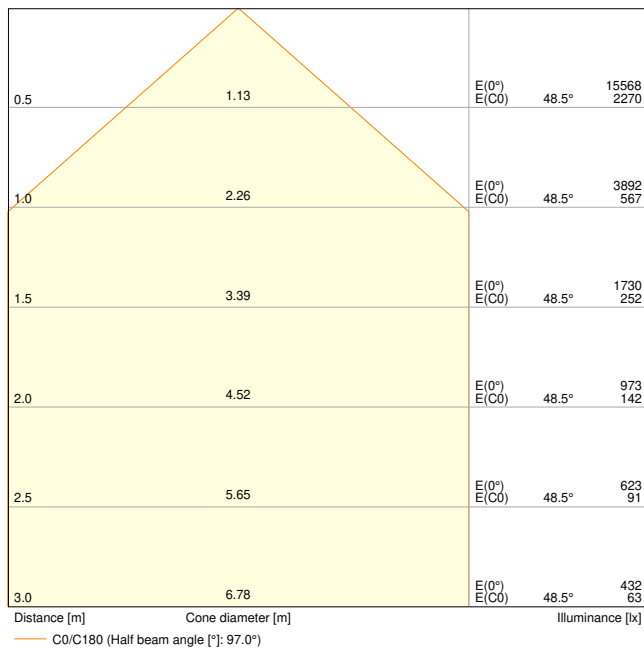

Product features

- High luminous efficacy: up to 150 lm/W
- Type of protection: IP66
- Pre-installed, flexible 1 m cable (H05RN-F), wrapped 3 x 1.0 mm² single wires
- Reflector-based, symmetric light distribution with 100° x 100° beam angle
- Mounting bracket with 30° angle and wide rotation area

Photometrical data

Luminous flux	9150 lm / 7320 lm
Luminous efficacy	133 lm/W
Color temperature	3000 K
Light color (designation)	Warm White
Color rendering index Ra	80
Standard deviation of color matching	5 sdc _m
Stroboscope effect metric (SVM)	≤0.9
Photobiological safety group acc. to EN62778	RG1
Photobiological safety group acc. to EN62471	RG1
Beam angle	100 ° x 100 °

FL 100 P 69W 10KLM 830 PS SY100 BK

FL 100 P 69W 10KLM 830 PS SY100 BK

Dimensions & Weight

Length	236.00 mm
Width	52.00 mm
Height	236.00 mm
Product weight	1712.00 g
Cable length	1000 mm

Materials & Colors

Product color	Black
Housing color	Black