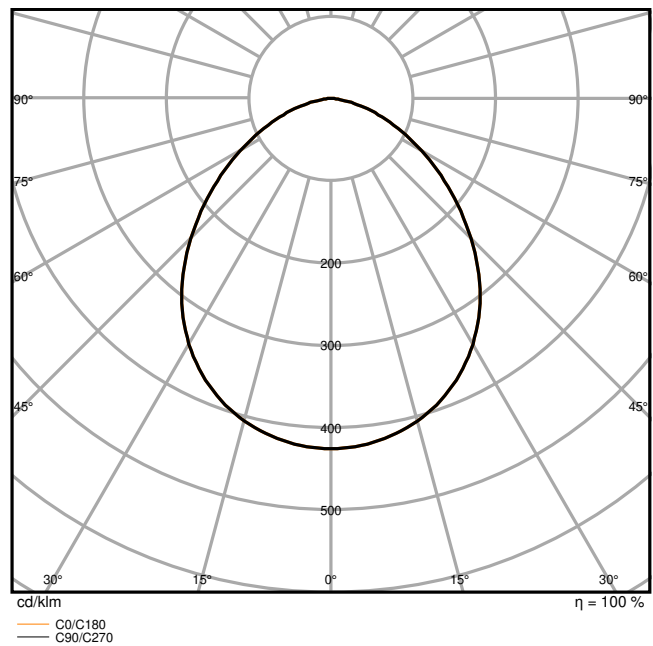

Product features

- High luminous efficacy: up to 150 lm/W
- Type of protection: IP66
- Pre-installed, flexible 1 m cable (H05RN-F), wrapped 3 x 1.0 mm² single wires
- Reflector-based, symmetric light distribution with 100° x 100° beam angle
- Mounting bracket with 30° angle and wide rotation area

Photometrical data

Luminous flux	9150 lm / 7320 lm
Luminous efficacy	133 lm/W
Color temperature	3000 K
Light color (designation)	Warm White
Color rendering index Ra	80
Standard deviation of color matching	5 sdc _m
Stroboscope effect metric (SVM)	≤0.9
Photobiological safety group acc. to EN62778	RG1
Photobiological safety group acc. to EN62471	RG1
Beam angle	100 ° x 100 °

FL 100 P 69W 10KLM 830 PS SY100 BK

FL 100 P 69W 10KLM 830 PS SY100 BK

Dimensions & Weight

Length	236.00 mm
Width	52.00 mm
Height	236.00 mm
Product weight	1712.00 g
Cable length	1000 mm

Materials & Colors

Product color	Black
Housing color	Black