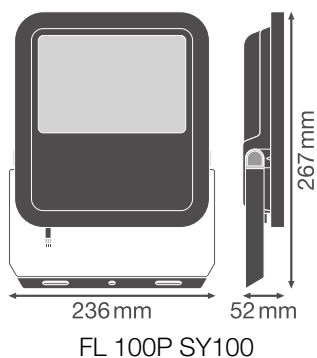

Product features

- High luminous efficacy: up to 150 lm/W
- Type of protection: IP66
- Pre-installed, flexible 1 m cable (H05RN-F), wrapped 3 x 1.0 mm² single wires
- Reflector-based, symmetric light distribution with 100° x 100° beam angle
- Mounting bracket with 30° angle and wide rotation area

Photometrical data

Luminous flux	9150 lm / 7320 lm
Luminous efficacy	133 lm/W
Color temperature	3000 K
Light color (designation)	Warm White
Color rendering index Ra	80
Standard deviation of color matching	5 sdc _m
Stroboscope effect metric (SVM)	≤0.9
Photobiological safety group acc. to EN62778	RG1
Photobiological safety group acc. to EN62471	RG1
Beam angle	100 ° x 100 °

FL 100 P 69W 10KLM 830 PS SY100 WT

FL 100 P 69W 10KLM 830 PS SY100 WT

Dimensions & Weight

Length	236.00 mm
Width	52.00 mm
Height	236.00 mm
Product weight	1712.00 g
Cable length	1000 mm

Materials & Colors

Product color	White
Housing color	White

LOGISTICAL DATA

Product code	Packaging unit (Pieces/Unit)	Dimensions (length x width x height)	Gross weight	Volume
4099854306143	Folding box 1	78 mm x 255 mm x 237 mm	1868.00 g	4.71 dm ³

Product code	Packaging unit (Pieces/Unit)	Dimensions (length x width x height)	Gross weight	Volume
4099854306150	Shipping box 4	332 mm x 271 mm x 264 mm	7976.00 g	23.75 dm ³