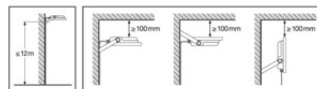

Product code	Packaging unit (Pieces/Unit)	Dimensions (length x width x height)	Gross weight	Volume
4099854306150	Shipping box 4	332 mm x 271 mm x 264 mm	7976.00 g	23.75 dm³

The mentioned product code describes the smallest quantity unit which can be ordered. One shipping unit can contain one or more single products. When placing an order, for the quantity please enter single or multiples of a shipping unit.

ADDITIONAL CATALOG INFORMATION

230 Vac								
A	B	C	IP	Area [m²]	230 Vac			
69W	150	108	8.5	2x M8	0.045 m²	25	40	41
100W	150	108	10.5	2x M8	0.070 m²	6	5	9
133W	170	118	10.5	2x M8	0.085 m²	4	4	7
167W	170	118	12.5	2x M10	0.105 m²	4	4	7

References / Links

– For Guarantee see www.ledvance.com/guarantee

DISCLAIMER

Subject to change without notice. Errors and omission excepted. Always make sure to use the most recent release.