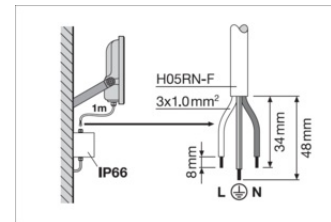

Product code	Packaging unit (Pieces/Unit)	Dimensions (length x width x height)	Gross weight	Volume
4099854306150	Shipping box 4	332 mm x 271 mm x 264 mm	7976.00 g	23.75 dm³

The mentioned product code describes the smallest quantity unit which can be ordered. One shipping unit can contain one or more single products. When placing an order, for the quantity please enter single or multiples of a shipping unit.

ADDITIONAL CATALOG INFORMATION

230 Vac								
A	B	C	IP	Area [m²]	230 Vac			
69W	150	108	8.5	2x M8	0.045 m²	25	40	41
100W	150	108	10.5	2x M8	0.070 m²	6	5	9
133W	170	118	10.5	2x M8	0.085 m²	4	4	7
167W	170	118	12.5	2x M10	0.105 m²	4	4	7

References / Links

– For Guarantee see www.ledvance.com/guarantee

DISCLAIMER

Subject to change without notice. Errors and omission excepted. Always make sure to use the most recent release.