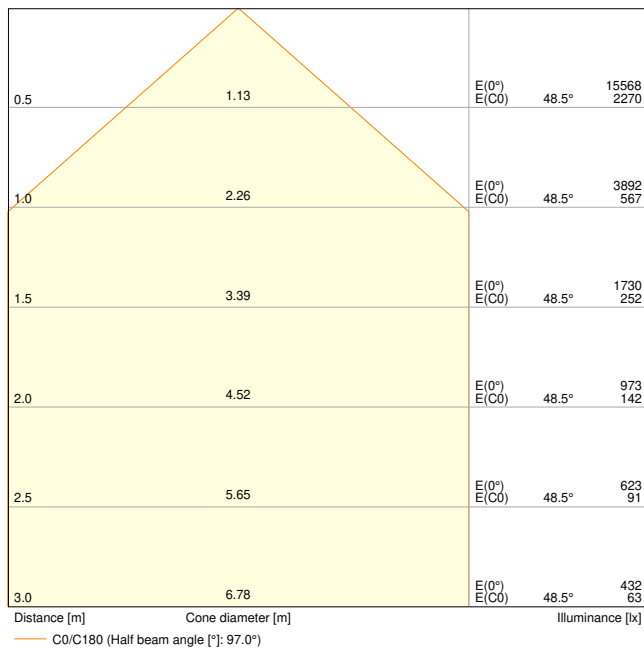

Product features

- High luminous efficacy: up to 150 lm/W
- Type of protection: IP66
- Pre-installed, flexible 1 m cable (H05RN-F), wrapped 3 x 1.0 mm² single wires
- Reflector-based, symmetric light distribution with 100° x 100° beam angle
- Mounting bracket with 30° angle and wide rotation area

Photometrical data

Luminous flux	9150 lm / 7320 lm
Luminous efficacy	133 lm/W
Color temperature	3000 K
Light color (designation)	Warm White
Color rendering index Ra	80
Standard deviation of color matching	5 sdc _m
Stroboscope effect metric (SVM)	≤0.9
Photobiological safety group acc. to EN62778	RG1
Photobiological safety group acc. to EN62471	RG1
Beam angle	100 ° x 100 °

FL 100 P 69W 10KLM 830 PS SY100 WT

FL 100 P 69W 10KLM 830 PS SY100 WT

Dimensions & Weight

Length	236.00 mm
Width	52.00 mm
Height	236.00 mm
Product weight	1712.00 g
Cable length	1000 mm

Materials & Colors

Product color	White
Housing color	White