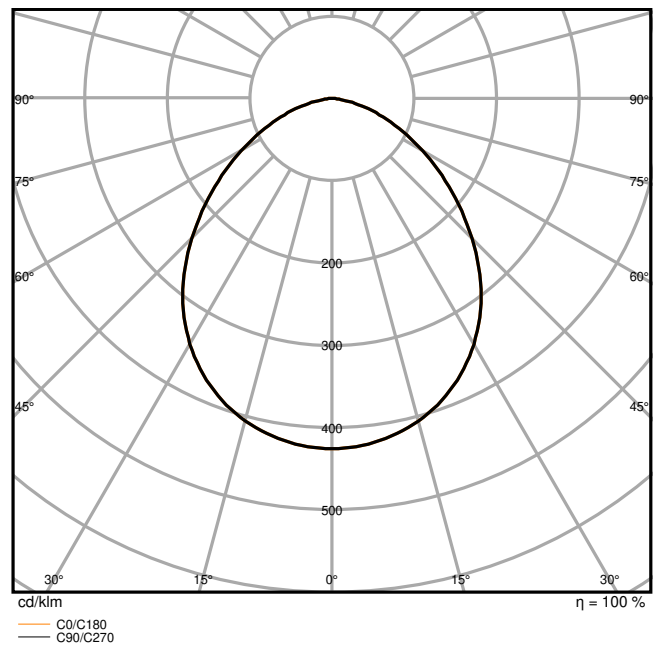

Product features

- High luminous efficacy: up to 150 lm/W
- Type of protection: IP66
- Pre-installed, flexible 1 m cable (H05RN-F), wrapped 3 x 1.0 mm² single wires
- Reflector-based, symmetric light distribution with 100° x 100° beam angle
- Mounting bracket with 30° angle and wide rotation area

Photometrical data

Luminous flux	9150 lm / 7320 lm
Luminous efficacy	133 lm/W
Color temperature	3000 K
Light color (designation)	Warm White
Color rendering index Ra	80
Standard deviation of color matching	5 sdc _m
Stroboscope effect metric (SVM)	≤0.9
Photobiological safety group acc. to EN62778	RG1
Photobiological safety group acc. to EN62471	RG1
Beam angle	100 ° x 100 °

FL 100 P 69W 10KLM 830 PS SY100 WT

FL 100 P 69W 10KLM 830 PS SY100 WT

Dimensions & Weight

Length	236.00 mm
Width	52.00 mm
Height	236.00 mm
Product weight	1712.00 g
Cable length	1000 mm

Materials & Colors

Product color	White
Housing color	White