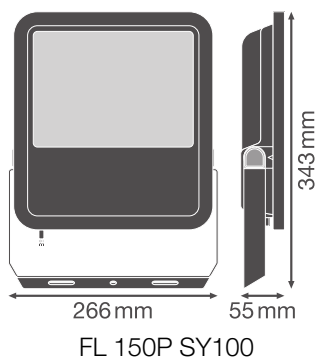

Product features

- High luminous efficacy: up to 150 lm/W
- Type of protection: IP66
- Pre-installed, flexible 1 m cable (H05RN-F), wrapped 3 x 1.0 mm² single wires
- Reflector-based, symmetric light distribution with 100° x 100° beam angle
- Mounting bracket with 30° angle and wide rotation area

Photometrical data

Luminous flux	14000 lm / 11670 lm
Luminous efficacy	140 lm/W
Color temperature	3000 K
Light color (designation)	Warm White
Color rendering index Ra	80
Standard deviation of color matching	5 sdc _m
Stroboscope effect metric (SVM)	≤0.9
Photobiological safety group acc. to EN62778	RG1
Photobiological safety group acc. to EN62471	RG1
Beam angle	100 ° x 100 °

FL 150 P 100W 15KLM 830 PS SY100 BK

FL 150 P 100W 15KLM 830 PS SY100 BK

Dimensions & Weight

Length	266.00 mm
Width	55.00 mm
Height	343.00 mm
Product weight	2820.00 g
Cable length	1000 mm

Materials & Colors

LOGISTICAL DATA

Product code	Packaging unit (Pieces/Unit)	Dimensions (length x width x height)	Gross weight	Volume
4099854306242	Folding box 1	72 mm x 285 mm x 370 mm	3072.00 g	7.59 dm ³
4099854306259	Shipping box 3	301 mm x 234 mm x 397 mm	9752.00 g	27.96 dm ³