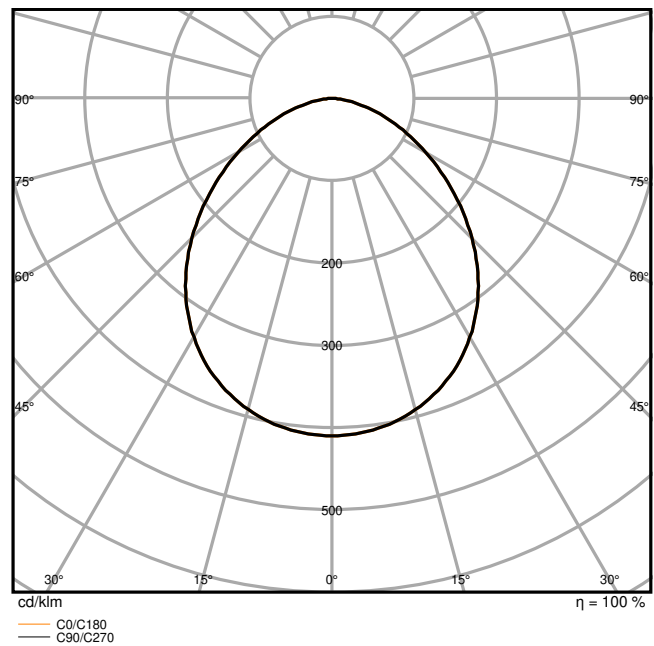

FL 150 P 100W 15KLM 830 PS SY100 BK