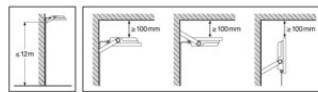

Product code	Packaging unit (Pieces/Unit)	Dimensions (length x width x height)	Gross weight	Volume
4099854306242	Folding box 1	72 mm x 285 mm x 370 mm	3072.00 g	7.59 dm³
4099854306259	Shipping box 3	301 mm x 234 mm x 397 mm	9752.00 g	27.96 dm³

The mentioned product code describes the smallest quantity unit which can be ordered. One shipping unit can contain one or more single products. When placing an order, for the quantity please enter single or multiples of a shipping unit.

ADDITIONAL CATALOG INFORMATION

					230 Vac			
A	B	C	IP	IP	C RA	B RA	C RA	
69W	150	108	8.5	2x MB	0.045m²	25	40	41
100W	150	108	10.5	2x MB	0.070m²	6	5	9
133W	170	118	10.5	2x MB	0.085m²	4	4	7
167W	170	118	12.5	2x M10	0.105m²	4	4	7

References / Links

- For Guarantee see www.ledvance.com/guarantee

DISCLAIMER

Subject to change without notice. Errors and omission excepted. Always make sure to use the most recent release.