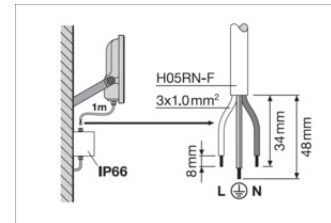

Product code	Packaging unit (Pieces/Unit)	Dimensions (length x width x height)	Gross weight	Volume
4099854306242	Folding box 1	72 mm x 285 mm x 370 mm	3072.00 g	7.59 dm³
4099854306259	Shipping box 3	301 mm x 234 mm x 397 mm	9752.00 g	27.96 dm³

The mentioned product code describes the smallest quantity unit which can be ordered. One shipping unit can contain one or more single products. When placing an order, for the quantity please enter single or multiples of a shipping unit.

ADDITIONAL CATALOG INFORMATION

					230 Vac			
A	B	C	IP	IP	C RA	B RA	C RA	
69W	150	108	8.5	2x MB	0.045m²	25	40	41
100W	150	108	10.5	2x MB	0.070m²	6	5	9
133W	170	118	10.5	2x MB	0.085m²	4	4	7
167W	170	118	12.5	2x M10	0.105m²	4	4	7

References / Links

- For Guarantee see www.ledvance.com/guarantee

DISCLAIMER

Subject to change without notice. Errors and omission excepted. Always make sure to use the most recent release.