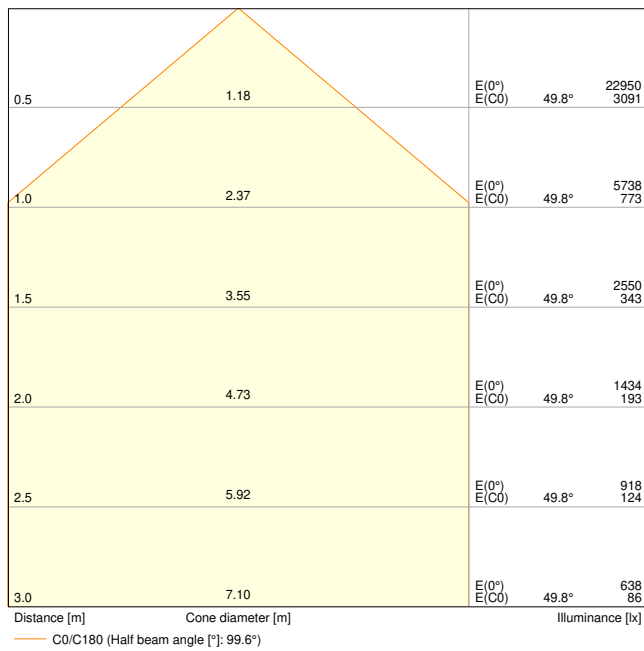

Product features

- High luminous efficacy: up to 150 lm/W
- Type of protection: IP66
- Pre-installed, flexible 1 m cable (H05RN-F), wrapped 3 x 1.0 mm² single wires
- Reflector-based, symmetric light distribution with 100° x 100° beam angle
- Mounting bracket with 30° angle and wide rotation area

Photometrical data

Luminous flux	14000 lm / 11670 lm
Luminous efficacy	140 lm/W
Color temperature	3000 K
Light color (designation)	Warm White
Color rendering index Ra	80
Standard deviation of color matching	5 sdc _m
Stroboscope effect metric (SVM)	≤0.9
Photobiological safety group acc. to EN62778	RG1
Photobiological safety group acc. to EN62471	RG1
Beam angle	100 ° x 100 °

FL 150 P 100W 15KLM 830 PS SY100 BK

FL 150 P 100W 15KLM 830 PS SY100 BK

Dimensions & Weight

Length	266.00 mm
Width	55.00 mm
Height	343.00 mm
Product weight	2820.00 g
Cable length	1000 mm

Materials & Colors