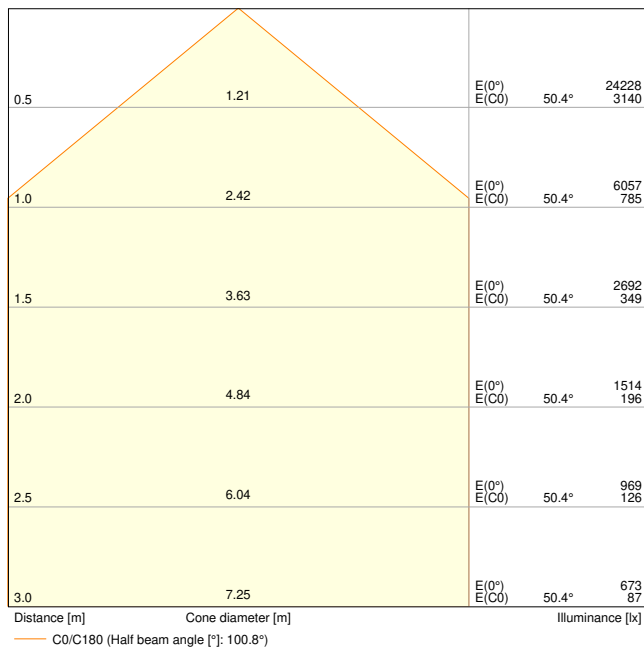

Product features

- High luminous efficacy: up to 150 lm/W
- Type of protection: IP66
- Pre-installed, flexible 1 m cable (H05RN-F), wrapped 3 x 1.0 mm² single wires
- Reflector-based, symmetric light distribution with 100° x 100° beam angle
- Mounting bracket with 30° angle and wide rotation area

Photometrical data

Luminous flux	15000 lm / 12500 lm
Luminous efficacy	150 lm/W
Color temperature	6500 K
Light color (designation)	Cool Daylight
Color rendering index Ra	80
Standard deviation of color matching	5 sdc _m
Stroboscope effect metric (SVM)	≤0.9
Photobiological safety group acc. to EN62778	RG1
Photobiological safety group acc. to EN62471	RG1
Beam angle	100 ° x 100 °

FL 150 P 100W 15KLM 865 PS SY100 BK

FL 150 P 100W 15KLM 865 PS SY100 BK

Dimensions & Weight

Length	266.00 mm
Width	55.00 mm
Height	343.00 mm
Product weight	2820.00 g
Cable length	1000 mm

Materials & Colors