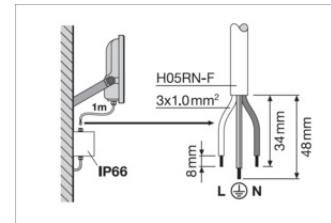

Product code	Packaging unit (Pieces/Unit)	Dimensions (length x width x height)	Gross weight	Volume
4099854306327	Folding box 1	72 mm x 285 mm x 370 mm	3072.00 g	7.59 dm³
4099854306334	Shipping box 3	301 mm x 234 mm x 397 mm	9752.00 g	27.96 dm³

The mentioned product code describes the smallest quantity unit which can be ordered. One shipping unit can contain one or more single products. When placing an order, for the quantity please enter single or multiples of a shipping unit.

ADDITIONAL CATALOG INFORMATION

230 Vac								
A	B	C	IP	Area [m²]	Area [m²]			
69W	150	108	8.5	2x M8	0.045	25	40	41
100W	150	108	10.5	2x M8	0.070	6	5	9
133W	170	118	10.5	2x M8	0.085	4	4	7
167W	170	118	12.5	2x M10	0.105	4	4	7

References / Links

- For Guarantee see www.ledvance.com/guarantee

DISCLAIMER

Subject to change without notice. Errors and omission excepted. Always make sure to use the most recent release.