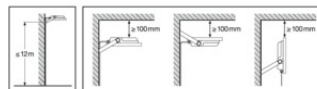

Product code	Packaging unit (Pieces/Unit)	Dimensions (length x width x height)	Gross weight	Volume
4099854306327	Folding box 1	72 mm x 285 mm x 370 mm	3072.00 g	7.59 dm³
4099854306334	Shipping box 3	301 mm x 234 mm x 397 mm	9752.00 g	27.96 dm³

The mentioned product code describes the smallest quantity unit which can be ordered. One shipping unit can contain one or more single products. When placing an order, for the quantity please enter single or multiples of a shipping unit.

ADDITIONAL CATALOG INFORMATION

230 Vac								
A	B	C	IP	Area [m²]	Area [m²]			
69W	150	108	8.5	2x M8	0.045	25	40	41
100W	150	108	10.5	2x M8	0.070	6	5	9
133W	170	118	10.5	2x M8	0.085	4	4	7
167W	170	118	12.5	2x M10	0.105	4	4	7

References / Links

- For Guarantee see www.ledvance.com/guarantee

DISCLAIMER

Subject to change without notice. Errors and omission excepted. Always make sure to use the most recent release.