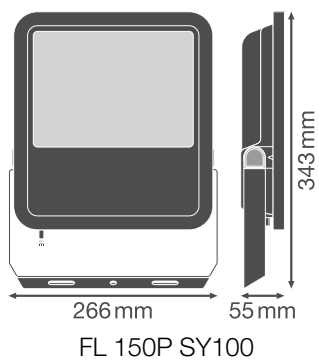

Product features

- High luminous efficacy: up to 150 lm/W
- Type of protection: IP66
- Pre-installed, flexible 1 m cable (H05RN-F), wrapped 3 x 1.0 mm² single wires
- Reflector-based, symmetric light distribution with 100° x 100° beam angle
- Mounting bracket with 30° angle and wide rotation area

Photometrical data

Luminous flux	15000 lm / 12500 lm
Luminous efficacy	150 lm/W
Color temperature	6500 K
Light color (designation)	Cool Daylight
Color rendering index Ra	80
Standard deviation of color matching	5 sdc _m
Stroboscope effect metric (SVM)	≤0.9
Photobiological safety group acc. to EN62778	RG1
Photobiological safety group acc. to EN62471	RG1
Beam angle	100 ° x 100 °

FL 150 P 100W 15KLM 865 PS SY100 BK

FL 150 P 100W 15KLM 865 PS SY100 BK

Dimensions & Weight

Length	266.00 mm
Width	55.00 mm
Height	343.00 mm
Product weight	2820.00 g
Cable length	1000 mm

Materials & Colors

LOGISTICAL DATA

Product code	Packaging unit (Pieces/Unit)	Dimensions (length x width x height)	Gross weight	Volume
4099854306327	Folding box 1	72 mm x 285 mm x 370 mm	3072.00 g	7.59 dm ³
4099854306334	Shipping box 3	301 mm x 234 mm x 397 mm	9752.00 g	27.96 dm ³