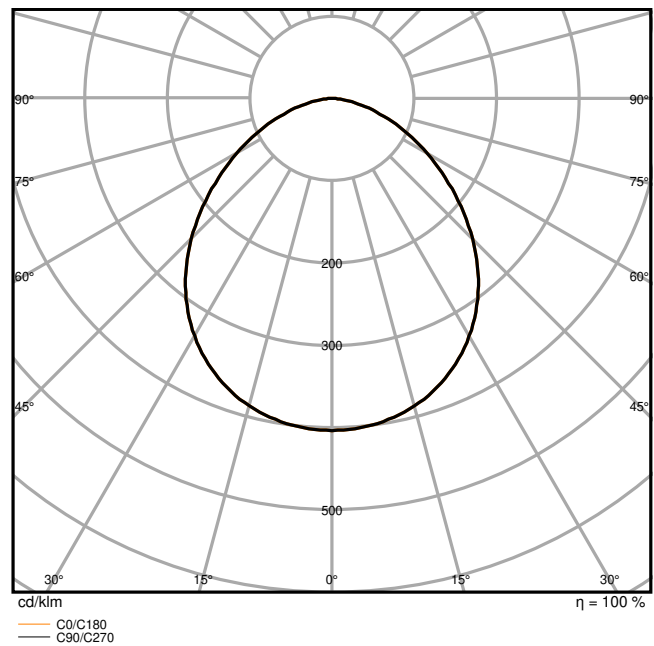

FL 150 P 100W 15KLM 865 PS SY100 BK