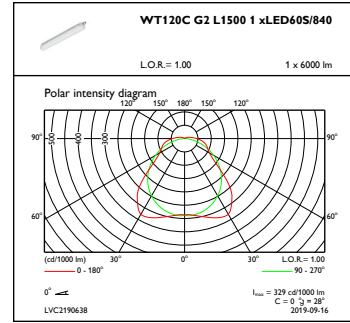

Product data

General Information			
Light source color	840 neutral white	Glow-wire test	Temperature 850 °C, duration 30 s
Light source replaceable	No	Flammability mark	For mounting on easily flammable surfaces
Number of gear units	1 unit	CE mark	CE mark
Driver/power unit/transformer	Power supply unit	ENEC mark	ENEC mark
Driver included	Yes	Warranty period	5 years
Optic type	Beam angle 110°	Remarks	*-Per Lighting Europe guidance paper "Evaluating performance of LED based luminaires - January 2018": statistically there is no relevant difference in lumen maintenance between B50 and for example B10. Therefore, the median useful life (B50) value also represents the B10 value.
Luminaire light beam spread	105°		
Control interface	-		
Connection	Push-in connector 3-pole		
Cable	-		
Protection class IEC	Safety class I		

Controls and Dimming

Dimmable	No
----------	----

Mechanical and Housing

Housing Material	Polycarbonate
Reflector material	Steel
Optic material	Polycarbonate
Optical cover/lens material	Polycarbonate
Gear tray material	Steel
Fixation material	Stainless steel
Optical cover/lens finish	-
Overall length	1515 mm
Overall width	80 mm
Overall height	76 mm
Color	Gray
Dimensions (Height x Width x Depth)	76 x 80 x 1515 mm (3 x 3.1 x 59.6 in)

Product Data

Full product code	871829184049700
Order product name	WT120C G2 LED60S/840 PSU L1500
EAN/UPC - Product	8718291840497
Order code	911401823880
Numerator - Quantity Per Pack	1
Numerator - Packs per outer box	9
Material Nr. (12NC)	911401823880
Net Weight (Piece)	1.700 kg

Dimensional drawing

CoreLine Waterproof WT120C

CoreLine Waterproof

Photometric data

IFGU1_WT120CG2L15001xLED60S840

OFPC1_WT120CG2L15001xLED60S840