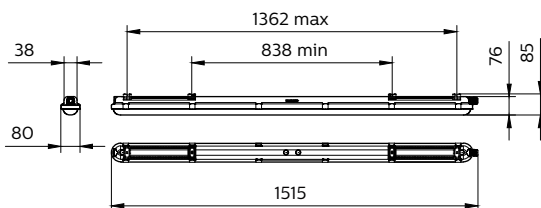

Approval and Application

Ingress protection code	IP65 [Dust penetration-protected, jet-proof]
Mech. impact protection code	IK08 [5 J vandal-protected]

Initial Performance (IEC Compliant)

Initial luminous flux (system flux)	6000 lm
Luminous flux tolerance	+/-10%
Initial LED luminaire efficacy	143 lm/W
Init. Corr. Color Temperature	4000 K
Init. Color Rendering Index	>80
Initial chromaticity	(0.38,0.38)SDCM<=3
Initial input power	42.9 W
Power consumption tolerance	+/-10%

Over Time Performance (IEC Compliant)

Control gear failure rate at median useful life 50000 h	5 %
Lumen maintenance at median useful life* 50000 h	L80

Application Conditions

Ambient temperature range	-20 to +40 °C
Performance ambient temperature Tq	25 °C
Maximum dim level	Not applicable
Suitable for random switching	Not applicable

Product Data

Full product code	871829184049700
Order product name	WT120C G2 LED60S/840 PSU L1500
EAN/UPC - Product	8718291840497
Order code	911401823880
Numerator - Quantity Per Pack	1
Numerator - Packs per outer box	9
Material Nr. (12NC)	911401823880
Net Weight (Piece)	1.700 kg

Dimensional drawing

CoreLine Waterproof WT120C