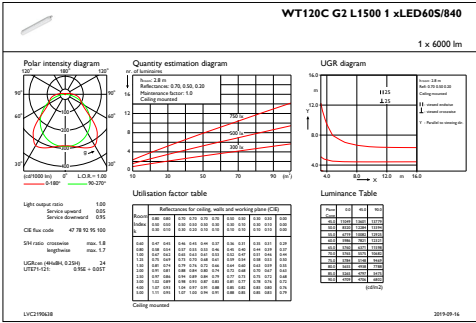

Product data

General Information			
Light source color	840 neutral white	Glow-wire test	Temperature 850 °C, duration 30 s
Light source replaceable	No	Flammability mark	For mounting on easily flammable surfaces
Number of gear units	1 unit	CE mark	CE mark
Driver/power unit/transformer	Power supply unit	ENEC mark	ENEC mark
Driver included	Yes	Warranty period	5 years
Optic type	Beam angle 110°	Remarks	*-Per Lighting Europe guidance paper "Evaluating performance of LED based luminaires - January 2018": statistically there is no relevant difference in lumen maintenance between B50 and for example B10. Therefore, the median useful life (B50) value also represents the B10 value.
Luminaire light beam spread	105°		
Control interface	-		
Connection	Push-in connector 3-pole		
Cable	-		
Protection class IEC	Safety class I		

Controls and Dimming

Dimmable	No
----------	----

Mechanical and Housing

Housing Material	Polycarbonate
Reflector material	Steel
Optic material	Polycarbonate
Optical cover/lens material	Polycarbonate
Gear tray material	Steel
Fixation material	Stainless steel
Optical cover/lens finish	-
Overall length	1515 mm
Overall width	80 mm
Overall height	76 mm
Color	Gray
Dimensions (Height x Width x Depth)	76 x 80 x 1515 mm (3 x 3.1 x 59.6 in)

Product Data

Full product code	871829184049700
Order product name	WT120C G2 LED60S/840 PSU L1500
EAN/UPC - Product	8718291840497
Order code	911401823880
Numerator - Quantity Per Pack	1
Numerator - Packs per outer box	9
Material Nr. (12NC)	911401823880
Net Weight (Piece)	1.700 kg

Dimensional drawing

CoreLine Waterproof WT120C

CoreLine Waterproof

Photometric data

IFGU1_WT120CG2L15001xLED60S840

OFPC1_WT120CG2L15001xLED60S840