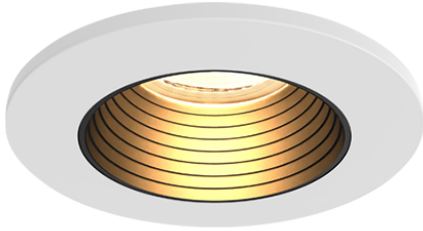

Category	Downlights
Application	Ancillary, Hospitality, Residential, Retail
Specification	Architectural

OCTO Prism Pro Anti-Glare FRD Connected by WIZ

OCTO Prism Pro Anti-Glare FRD Connected by WIZ

Code: APRILEDP/AG/OCTOW

PRODUCT FEATURES

- IP65 Dimmable LED WIZ enabled tunable white Fire Rated Anti-Glare Downlight suitable for residential and commercial applications
- Anti-glare design to create visual comfort
- Remote driver with 2x1.5mm² + CPC loop-in, loop-out colour coded push fit piano terminals provide an easy and efficient installation
- Low profile design and remote driver allow installation into shallow ceiling voids
- Supplied with matt white bezel as standard
- Tunable between 2700K - 6000K via Wiz App and voice control
- Detachable LED driver for fast fix install
- Fully tested for 30, 60 and 90 minute ceiling types to meet Part B of Building Regulations

GENERAL INFORMATION

Wattage	8W
Lumens Delivered	400lm - 410lm (2700K - 6500K)
Lm/W	50lm/W (2700K - 6000K)
Beam Angle	50
CRI	80
CCT	2700-6500K
Input	220/240V
Operating Temp	-5°C - 25°C
SDCM	6
UGR	18
Cut-Out Size	73mm
Product Weight without Packaging	0.311 kg

TECHNICAL INFORMATION

Light Source	LED
Colour / Finish	Matt White
Fire Rated	Yes
IP Rating	IP65
Class Protection	2
Internal / External	Internal
Surface / Recessed / Suspended	Recessed
Lumen Depreciation	L70 60,000h
Warranty (Years)	5
CE Mark	Yes
Diameter	88 mm
Height	80 mm
Accessories	APRILEDPBZ/AG/WW, APRILEDPBZ/AG/BB, APRILEDPBZ/AG/CHB, APRILEDPBZ/AG/SCB, ACFLP/3