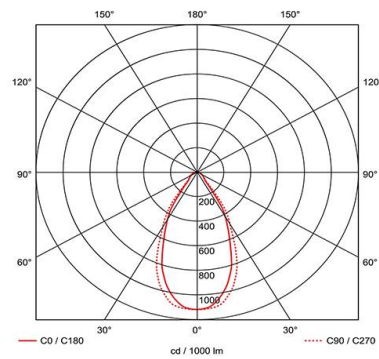

OCTO Prism Pro Anti-Glare FRD Connected by WIZ

OCTO Prism Pro Anti-Glare FRD Connected by WIZ

Code: APRILEDP/AG/OCTOW

ACCESSORIES

APRILEDPBZ/AG/BB	Prism Pro CCT Anti-Glare Bezel Black & Black
APRILEDPBZ/AG/CHB	Prism Pro CCT Anti-Glare Bezel Chrome & Black
APRILEDPBZ/AG/SCB	Prism Pro CCT Anti-Glare Bezel Satin Chrome & Black
APRILEDPBZ/AG/WW	Prism Pro CCT Anti-Glare Bezel White & White
ACFLP/3	LED Emergency Lighting Pack Maintained / Non-Maintained