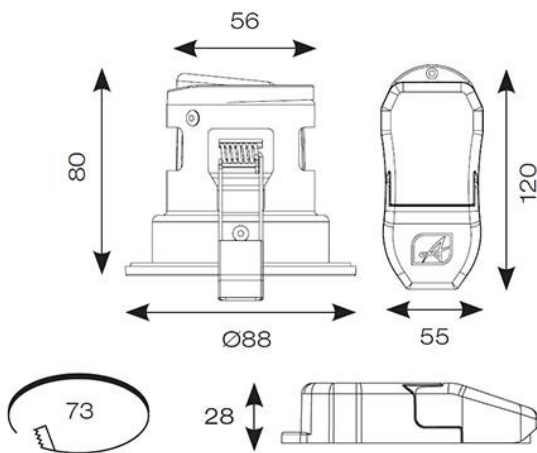

OCTO Prism Pro Anti-Glare FRD Connected by WIZ

OCTO Prism Pro Anti-Glare FRD Connected by WIZ

Code: APRILEDP/AG/OCTOW

ACCESSORIES

APRILEDPBZ/AG/BB	Prism Pro CCT Anti-Glare Bezel Black & Black
APRILEDPBZ/AG/CHB	Prism Pro CCT Anti-Glare Bezel Chrome & Black
APRILEDPBZ/AG/SCB	Prism Pro CCT Anti-Glare Bezel Satin Chrome & Black
APRILEDPBZ/AG/WW	Prism Pro CCT Anti-Glare Bezel White & White
ACFLP/3	LED Emergency Lighting Pack Maintained / Non-Maintained