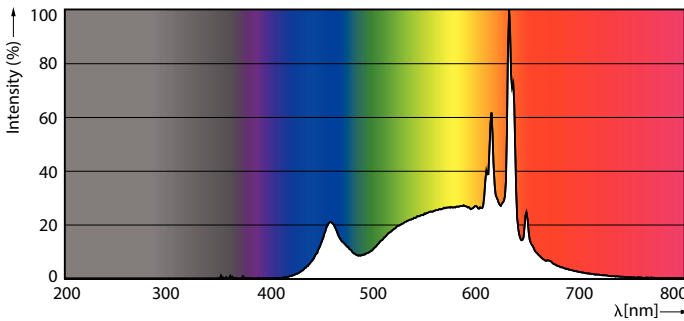

Product data

General Information	
Cap-Base	B22 [B22]
Nominal lifetime	15,000 hour(s)
Switching Cycle	50,000
Lighting Technology	LED
EU RoHS compliant	Yes

Light Technical	
Color Code	930 [CCT of 3000K]
Beam Angle (Nom)	200 degree(s)
Luminous Flux	806 lm
Color Designation	White (WH)
Correlated Color Temperature (Nom)	3000 K
Luminous Efficacy (rated) (Nom)	107 lm/W
Color Consistency	<6
Color rendering index (CRI)	90
LLMF At End Of Nominal Lifetime (Nom)	70 %
Flickering value (PstLM)	0.1
Stroboscopic effect value (SVM)	0.4

Temperature	
T-Case Maximum (Nom)	98 °C

Controls and Dimming	
Dimmable	No

CorePro Plastic LEDbulbs

Mechanical and Housing

Bulb Finish	Frosted
Bulb Shape	A60 [A 60mm]

Approval and Application

Energy Efficiency Class	F
Energy Consumption kWh/1000 h	8 kWh
EPREL Registration Number	438121
EyeComfort	Yes

Dimensional drawing

Product	D	C
CoreProLEDbulb ND 7.5-60W A60 B22 930 UK	60 mm	110 mm

Photometric data

Spectral Power Distribution Colour

Light Distribution Diagram - CoreProLEDbulb ND 7.5-60W A60 B22 930 UK