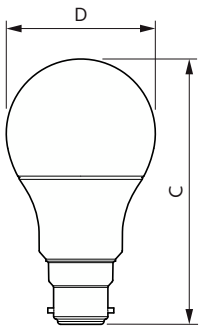

Temperature	
T-Case Maximum (Nom)	98 °C

Controls and Dimming	
Dimmable	No

CorePro Plastic LEDbulbs

Mechanical and Housing

Bulb Finish	Frosted
Bulb Shape	A60 [A 60mm]

Approval and Application

Energy Efficiency Class	F
Energy Consumption kWh/1000 h	8 kWh
EPREL Registration Number	438121
EyeComfort	Yes

Product Data

Order product name	CoreProLEDbulb ND 7.5-60W A60 B22 930 UK
--------------------	--

Full product name	CoreProLEDbulb ND 7.5-60W A60 B22 930 UK
Full product code	871951432974401
Order code	929003002499
Material Nr. (12NC)	929003002499
Numerator - Quantity Per Pack	1
EAN/UPC - Product/Case	8719514329744
Numerator - Packs per outer box	10
EAN/UPC - Case	8719514405370

Dimensional drawing

Product	D	C
CoreProLEDbulb ND 7.5-60W A60 B22 930 UK	60 mm	110 mm

Photometric data

Spectral Power Distribution Colour

Light Distribution Diagram - CoreProLEDbulb ND 7.5-60W A60 B22 930 UK