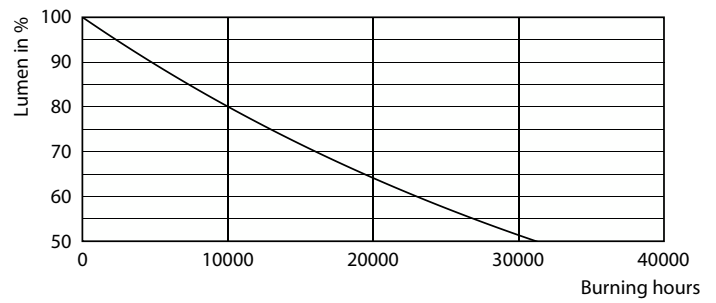

Lumen Maintenance Diagram - CoreProLEDbulb ND 7.5-60W A60 B22 930 UK