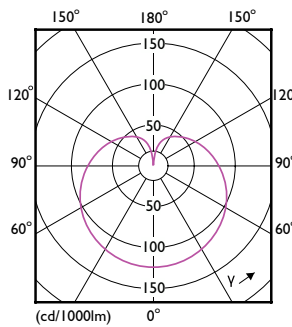

Product data

General Information	
Cap-Base	B22 [B22]
Nominal lifetime	15,000 hour(s)
Switching Cycle	50,000
Lighting Technology	LED
EU RoHS compliant	Yes

Light Technical	
Color Code	930 [CCT of 3000K]
Beam Angle (Nom)	200 degree(s)
Luminous Flux	806 lm
Color Designation	White (WH)
Correlated Color Temperature (Nom)	3000 K
Luminous Efficacy (rated) (Nom)	107 lm/W
Color Consistency	<6
Color rendering index (CRI)	90
LLMF At End Of Nominal Lifetime (Nom)	70 %
Flickering value (PstLM)	0.1
Stroboscopic effect value (SVM)	0.4

Dimensional drawing

Product	D	C
CoreProLEDbulb ND 7.5-60W A60 B22 930 UK	60 mm	110 mm

Photometric data

Spectral Power Distribution Colour

Light Distribution Diagram - CoreProLEDbulb ND 7.5-60W A60 B22 930 UK