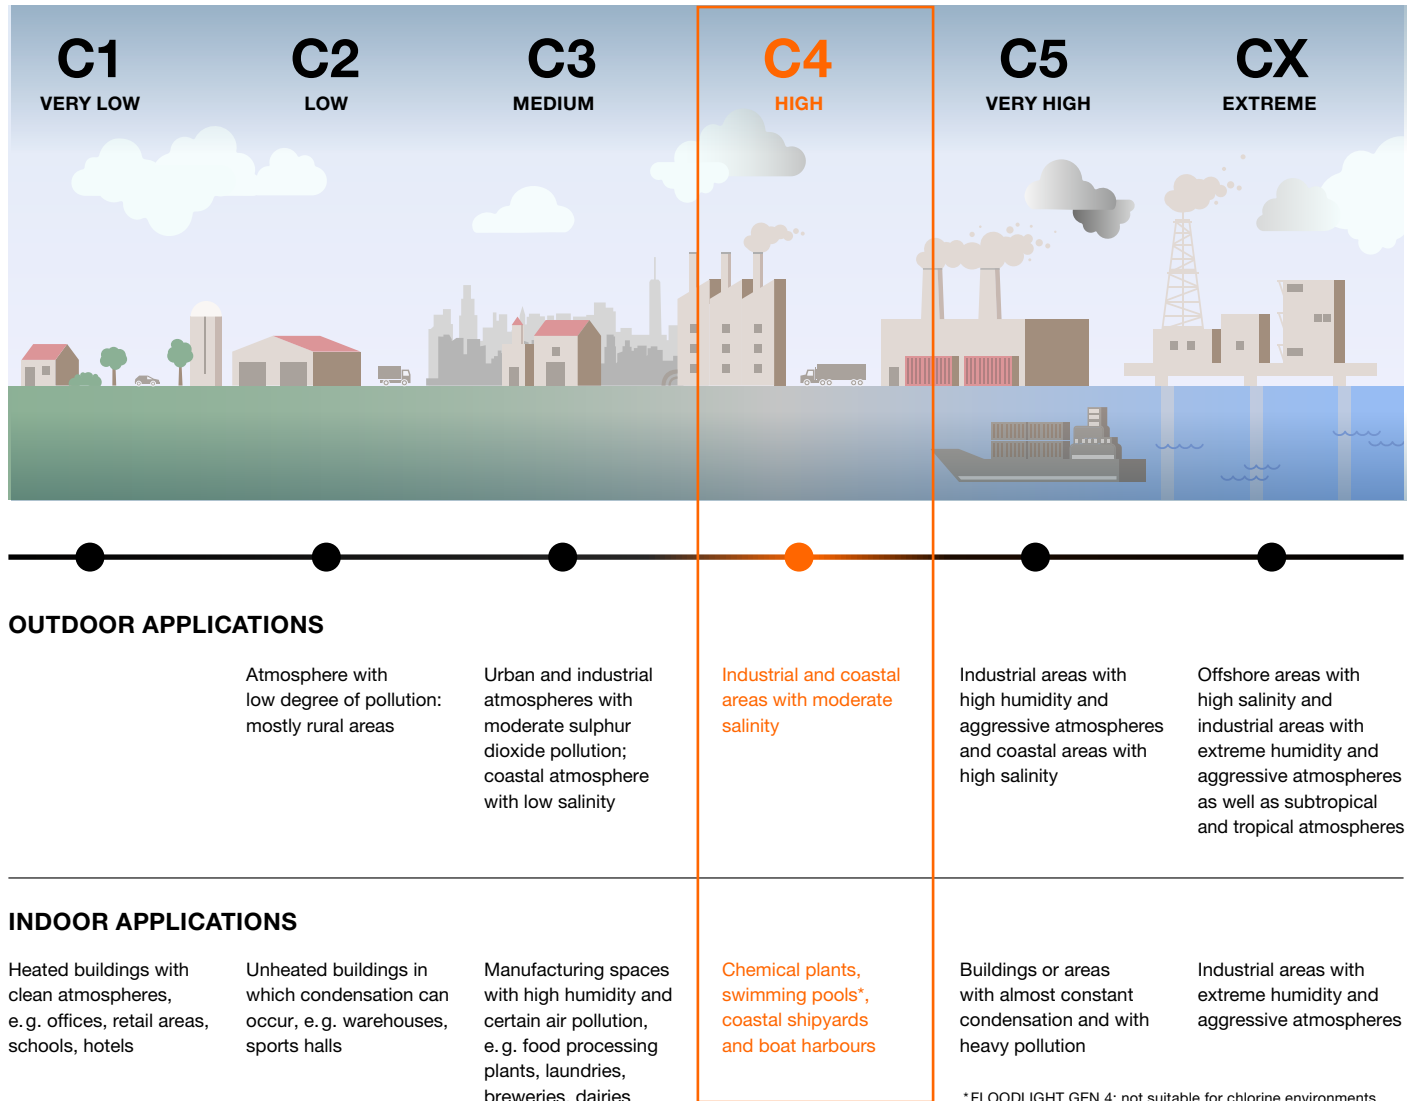

CORROSION CLASS RESISTANCE ACCORDING TO EN ISO 12944-2

Corrosion is a natural process that can damage materials, especially when exposed to harsh elements like saltwater. Our Gen 4 floodlights offer exceptional corrosion resistance with a C4 rating, making them ideal for outdoor use.