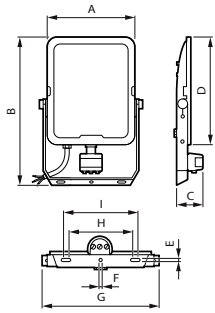

Ledinaire All-in floodlights

Dimensional drawing