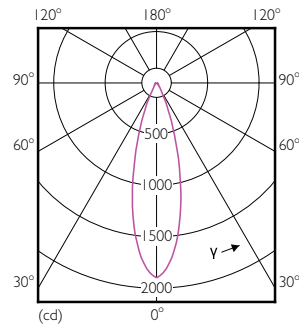

## Dimensional drawing

MR16 12V 8-43W 570lm 36D 4000K GU5.3 D

Product	D	C
MASTER LED ExpertColor 7.5-43W MR16 940 36D	50.5 mm	46 mm

## Photometric data