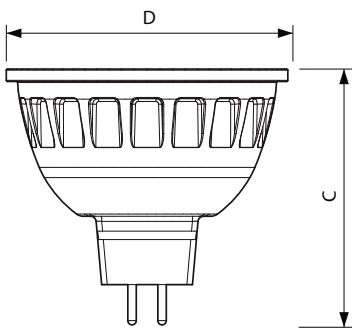

MASTER LEDspot ExpertColor LV

Controls and Dimming

Dimmable	Yes

Approval and Application

Suitable for accent lighting	Yes
Energy efficiency label (EEL)	A
Energy Consumption kWh/1000 h	9 kWh

Product Data

Full product code	871869673548000

Order product name	MASTER LED ExpertColor 7.5-43W MR16 940 36D
EAN/UPC – product	8718696735480
Order code	73548000
Numerator – quantity per pack	1
Numerator – packs per outer box	10
Material no. (12NC)	929001386502
Net weight (piece)	0.030 kg

Dimensional drawing

MR16 12V 8-43W 570lm 36D 4000K GU5.3 D

Product	D	C
MASTER LED ExpertColor 7.5-43W MR16 940 36D	50.5 mm	46 mm

Photometric data