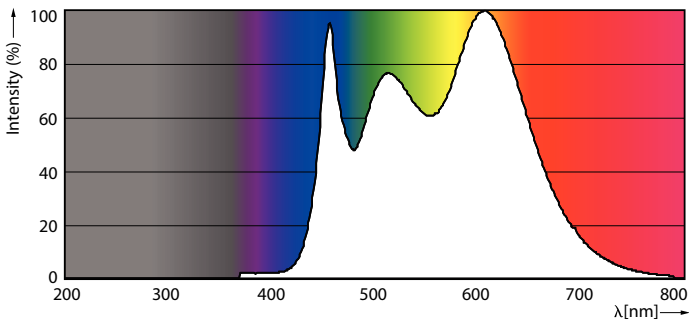

### Product data

General Information	
Cap base	GU5.3 [ GU5.3]
Nominal lifetime (nom.)	40000 h
Switching cycle	50000X
Technical type	7.5-43W
Light Technical	
Colour code	940 [ CCT of 4000K]
Beam Angle (Nom)	36 °
Luminous flux (nom.)	520 lm
Luminous flux (rated) (nom.)	520 lm
Luminous intensity (nom.)	1650 cd
Colour designation	Cool White (CW)
Rated beam angle	36 °
Correlated colour temperature (nom.)	4000 K
Luminous efficacy (rated) (nom.)	69.33 lm/W
Colour consistency	<3

Color rendering index (nom.)	92
LLMF at end of nominal lifetime (nom.)	70 %
Luminous Flux in 90° Cone (Rated)	520 lm
Operating and Electrical	
Power (Rated) (Nom)	7.5 W
Lamp current (nom.)	880 mA
Wattage equivalent	43 W
Starting time (nom.)	0.5 s
Warm-up time to 60% light (nom.)	0.5 s
Power factor (nom.)	0.7
Voltage (Nom)	ac electronic 12 V
Temperature	
T-Case maximum (nom.)	93 °C

## Photometric data