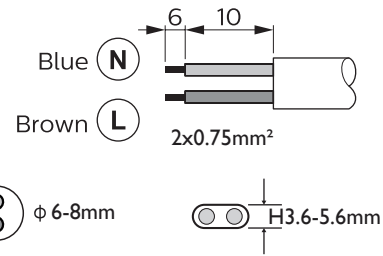

The luminaire shall, under no circumstance, be covered with thermal insulation matting or similar material.

If the external flexible cable or cord of this luminaire is damaged, it shall be exclusively replaced by the manufacturer or his service agent or a similar qualified person in order to avoid a hazard.

The light source contained in this luminaire shall only be replaced by the manufacturer or his service agent or a similar qualified person.

Luminaire must not be used or stored in corrosive environment where hazardous materials such as sulphur, chlorine, phthalates, etc. are present.