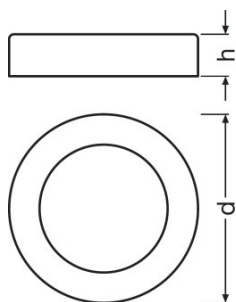

TECHNICAL DATA

Electrical data

Nominal wattage	13.00 W
Nominal voltage	220...240 V
Nominal current	0.063 A
Power factor λ	>0.5
Mains frequency	50/60 Hz
Operating mode	Mains voltage

Photometrical data

Luminous efficacy	45 lm/W
Luminous flux	600 lm
Color temperature	3000 K
Light color (designation)	Warm White
Color rendering index Ra	≥ 80
Standard deviation of color matching	<6 sdc _m

Light technical data

Beam angle	100.00 °
------------	----------

Dimensions & weight

Diameter	202.0 mm
Height	45.0 mm
Product weight	770.00 g

Colors & materials

Housing color	White
Product color	White
Body material	Aluminum

LOGISTICAL DATA

Product code	Product description	Packaging unit (Pieces/Unit)	Dimensions (length x width x height)	Volume	Gross weight
4058075074910	LED SURFACE ROUND 13 W 3000 K WT	Shipping carton box 6	470 mm x 255 mm x 215 mm	25.77 dm ³	5254.00 g