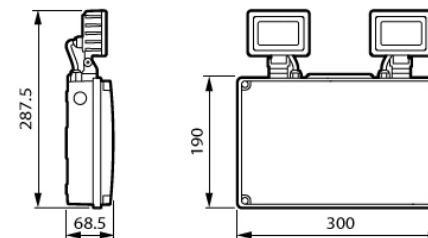

Item	Part Number	12NC	Wattage	Lumens	Efficacy	CCT
ECOLINK EM BULKHEAD 3HR MANUAL IP65	ECO-E3/MT-BKD	912401483531	3W	150lm	IP65	6500K
ECOLINK EM TWIN SPOT 3HR MANUAL IP65	ECO-E3/MT-TW-SP	912401483532	9W	2x500lm	IP65	6500K
ECOLINK EM REC SPOT 3HR MANUAL	ECO-E3/MT-RC-SP	912401483533	1W	120lm	IP20	6500K
ECOLINK EM SURF SPOT 3HR MANUAL	ECO-E3/MT-SU-SP	912401483534	2W	250lm	IP20	6500K

Dimensions:

Bulkhead

Recessed spot

Twin spot

Surface spot