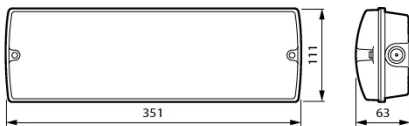

LED Emergency Standalone

Product features:

- Reliable LiFePO4 battery
- IP65 rated (Bulkhead, Surface Spot & Twin spot)
- Legend kit included (Bulkhead)
- Multiple optics included (Recessed & Surface Spots)

Item	Part Number	12NC	Wattage	Lumens	Efficacy	CCT
ECOLINK EM BULKHEAD 3HR MANUAL IP65	ECO-E3/MT-BKD	912401483531	3W	150lm	IP65	6500K
ECOLINK EM TWIN SPOT 3HR MANUAL IP65	ECO-E3/MT-TW-SP	912401483532	9W	2x500lm	IP65	6500K
ECOLINK EM REC SPOT 3HR MANUAL	ECO-E3/MT-RC-SP	912401483533	1W	120lm	IP20	6500K
ECOLINK EM SURF SPOT 3HR MANUAL	ECO-E3/MT-SU-SP	912401483534	2W	250lm	IP20	6500K

Dimensions:

Bulkhead

Recessed spot

Twin spot

Surface spot