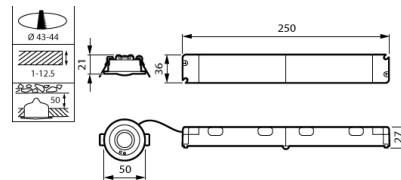

LED Emergency Standalone

Product features:

- Reliable LiFePO4 battery
- IP65 rated (Bulkhead, Surface Spot & Twin spot)
- Legend kit included (Bulkhead)
- Multiple optics included (Recessed & Surface Spots)

Item	Part Number	12NC	Wattage	Lumens	Efficacy	CCT
ECOLINK EM BULKHEAD 3HR MANUAL IP65	ECO-E3/MT-BKD	912401483531	3W	150lm	IP65	6500K
ECOLINK EM TWIN SPOT 3HR MANUAL IP65	ECO-E3/MT-TW-SP	912401483532	9W	2x500lm	IP65	6500K
ECOLINK EM REC SPOT 3HR MANUAL	ECO-E3/MT-RC-SP	912401483533	1W	120lm	IP20	6500K
ECOLINK EM SURF SPOT 3HR MANUAL	ECO-E3/MT-SU-SP	912401483534	2W	250lm	IP20	6500K

Dimensions:

Bulkhead

Recessed spot

Twin spot

Surface spot